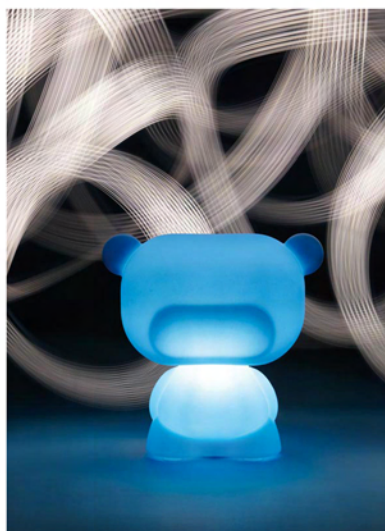

FORME

Baby, Ghost, Robot e Tree

SLIDE DESIGN
su richiesta / on demand

FORME: lampade illuminate a LED per arredare in polietilene bianco opalino.
Soluzioni ideali per decorare ed arredare ambienti e negozi.
Disponibili con luce bianca o multicolore RGB.
Semplicità di installazione e materiale plastico leggero e robusto.

*FORME: furnish lamp in white opal polyethylene with indoor LED lighting.
Ideal decorative light for interior design and effect.
Available in different light colour: white and multicolour RGB.
Easy installation in plastic material which is slight and robust*