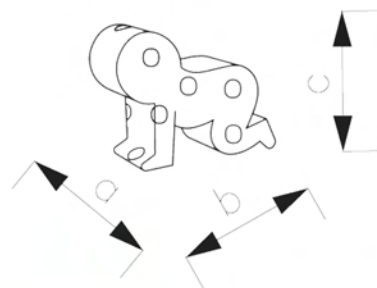

DISEGNI MECCANICI – MECHANICAL DRAWING

BABY

GHOST