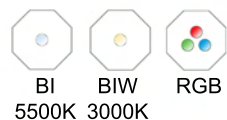

DISEGNI MECCANICI – MECHANICAL DRAWING

CUBO

BASE

SFERA

FLUO

OPZIONI DISPONIBILI – AVAILABLE OPTION

COLORE DEI LED – LED COLOUR

BI 5500K
BIW 3000K
RGB

*FORME: furnish lamp in white opal polyethylene with indoor LED lighting.
Ideal decorative light for interior design and effect.
Available in different light colour: white and multicolour RGB.
Easy installation in plastic material which is slight and robust*

DISEGNI MECCANICI – MECHANICAL DRAWING

BABY

GHOST

ROBOT

TREE

OPZIONI DISPONIBILI – AVAILABLE OPTION

COLORE DEI LED – LED COLOUR

OTTICHE - OPTIC

POTENZA LED - LED POWER

COPERTURA - COVER

MONTAGGIO - ASSEMBLY OPTION

VARIE - VARIOUS

CARATTERISTICHE TECNICHE – TECHNICAL CHARACTERISTICS

Prodotto Product	BABY
Dimensioni Dimension	16 x 45 x 34
Alimentazione Input Voltage	220Vac
Consumo Consumption	5W